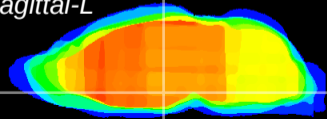

Coronal

Sagittal-R

Sagittal-L

ViBrism: CX19950
Horizontal

DM