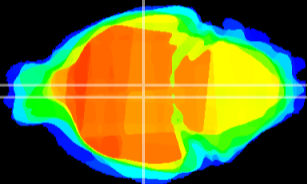

Coronal

Sagittal-R

Sagittal-L

ViBrism: CX19950
Horizontal

DM