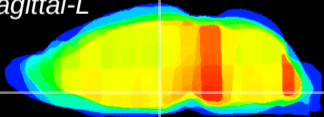

Coronal

Sagittal-R

Sagittal-L

ViBrism: CX19954
Horizontal

DM