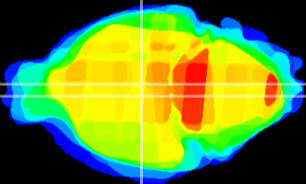

Coronal

Sagittal-R

Sagittal-L

ViBrism: CX19954
Horizontal

DM