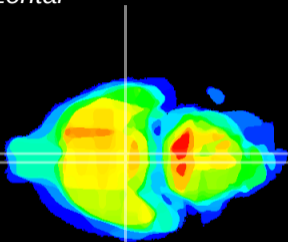

Coronal

Sagittal-R

Sagittal-L

ViBrism: CX19954
Horizontal

VMH