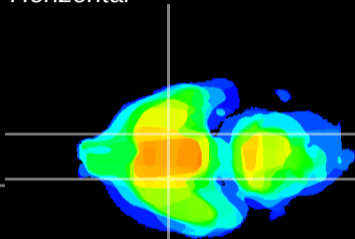

Coronal

Sagittal-R

Sagittal-L

ViBrism: CX19960
Horizontal

S0