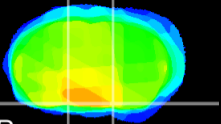

Coronal

Sagittal-R

Sagittal-L

ViBrism: CX19960
Horizontal

S0