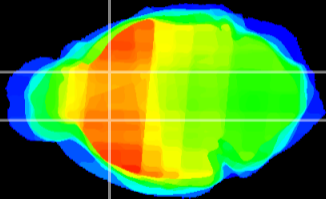

*Coronal*

*Sagittal-R*

*Sagittal-L*

ViBrism: CX19962  
*Horizontal*

CPU medial