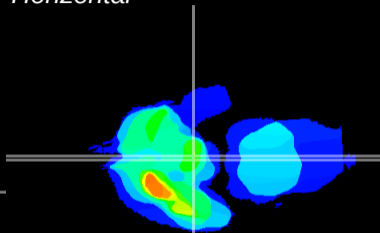

Coronal

Sagittal-R

Sagittal-L

ViBrism: CX19964
Horizontal

ME