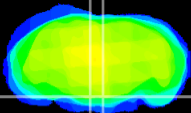

Coronal

Sagittal-R

Sagittal-L

ViBrism: CX19967
Horizontal

Pn