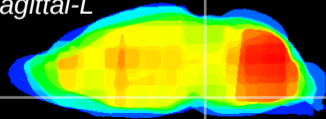

Coronal

Sagittal-R

Sagittal-L

ViBrism: CX19967
Horizontal

Pn