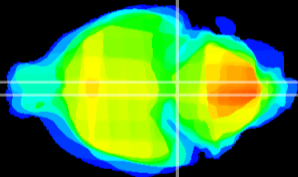

Coronal

Sagittal-R

Sagittal-L

ViBrism: CX19967
Horizontal

Pn