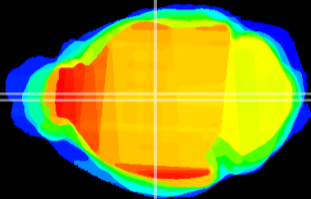

Coronal

Sagittal-R

Sagittal-L

ViBrism: CX19970
Horizontal

MD