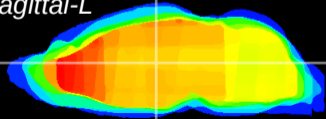

Coronal

Sagittal-R

Sagittal-L

ViBrism: CX19970
Horizontal

MD