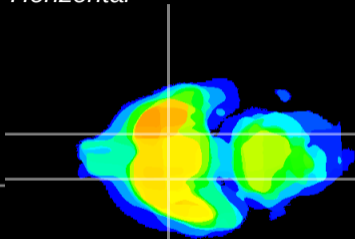

Coronal

Sagittal-R

Sagittal-L

ViBrism: CX19977
Horizontal

S0