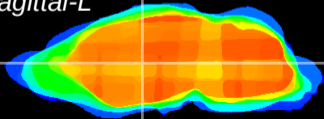

Coronal

Sagittal-R

Sagittal-L

ViBrism: CX19979
Horizontal

VA/VL