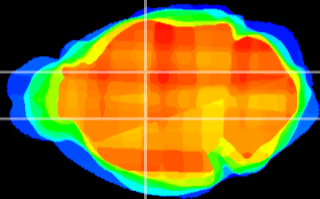

Coronal

Sagittal-R

Sagittal-L

ViBrism: CX19979
Horizontal

VA/VL