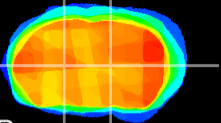

Coronal

Sagittal-R

Sagittal-L

ViBrism: CX19979
Horizontal

VA/VL