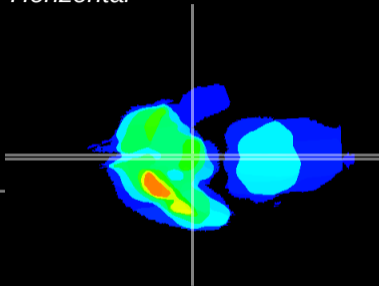

Coronal

Sagittal-R

Sagittal-L

ViBrism: CX19981
Horizontal

ME