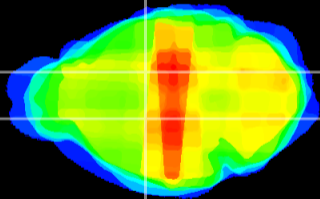

Coronal

Sagittal-R

Sagittal-L

ViBriSM: CX19992
Horizontal

VA/VL