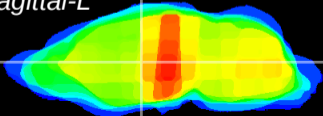

Coronal

Sagittal-R

Sagittal-L

ViBriSM: CX19992
Horizontal

VA/VL