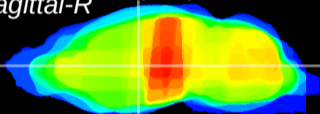

Coronal

Sagittal-R

Sagittal-L

ViBriSM: CX19992
Horizontal

VA/VL