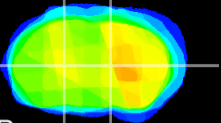

Coronal

Sagittal-R

Sagittal-L

ViBriSM: CX19992
Horizontal

VA/VL