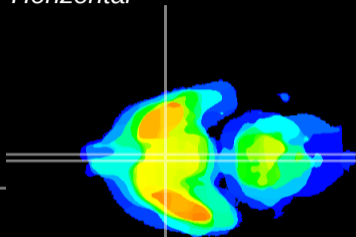

Coronal

Sagittal-R

Sagittal-L

ViBriSM: CX19998
Horizontal

SCN