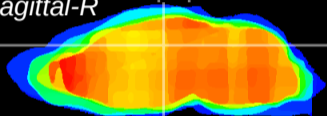

Coronal

Sagittal-R

Sagittal-L

ViBrism: CX20000
Horizontal

DG