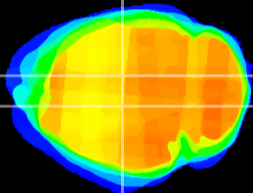

Coronal

Sagittal-R

Sagittal-L

ViBrism: CX20000
Horizontal

DG