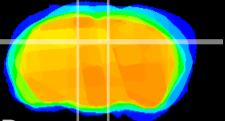

Coronal

Sagittal-R

Sagittal-L

ViBrism: CX20000
Horizontal

DG