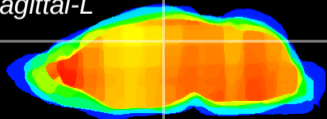

Coronal

Sagittal-R

Sagittal-L

ViBrism: CX20000
Horizontal

DG