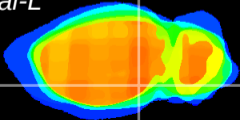

Coronal

Sagittal-R

Sagittal-L

ViBrism: CX20006
Horizontal

ventral S