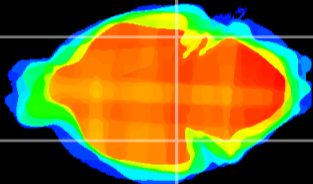

Coronal

Sagittal-R

Sagittal-L

ViBrism: CX20006
Horizontal

ventral S