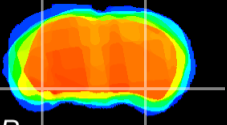

Coronal

Sagittal-R

Sagittal-L

ViBrism: CX20006
Horizontal

ventral S