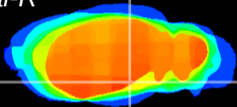

Coronal

Sagittal-R

Sagittal-L

ViBrism: CX20006
Horizontal

ventral S