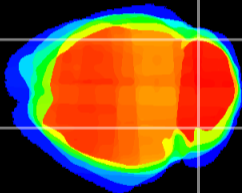

Coronal

Sagittal-R

Sagittal-L

ViBrism: CX20011
Horizontal

Cb lobe