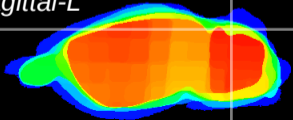

Coronal

Sagittal-R

Sagittal-L

ViBrism: CX20011
Horizontal

Cb lobe