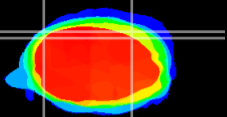

Coronal

Sagittal-R

Sagittal-L

ViBrism: CX20011
Horizontal

Cb lobe