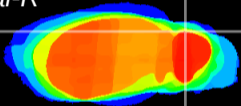

Coronal

Sagittal-R

Sagittal-L

ViBrism: CX20011
Horizontal

Cb lobe