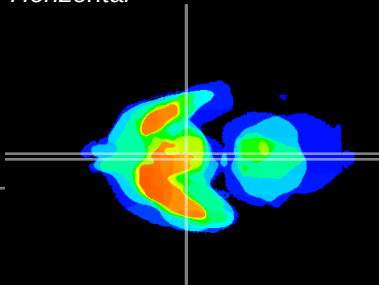

Coronal

Sagittal-R

Sagittal-L

ViBrism: CX20013
Horizontal

Arc