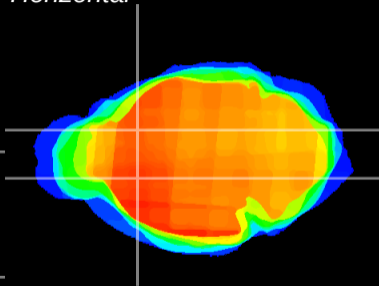

Coronal

Sagittal-R

Sagittal-L

ViBrisM: CX20013  
Horizontal

CPU medial