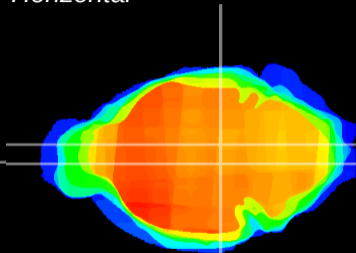

Coronal

Sagittal-R

Sagittal-L

ViBrism: CX20013
Horizontal

VTA