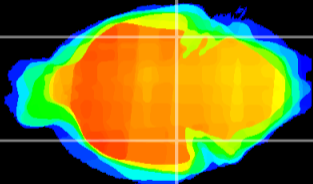

Coronal

Sagittal-R

Sagittal-L

ViBrism: CX20013
Horizontal

ventral S