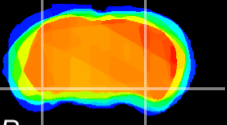

Coronal

Sagittal-R

Sagittal-L

ViBrism: CX20013
Horizontal

ventral S