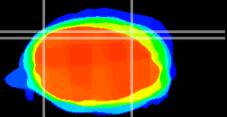

Coronal

Sagittal-R

Sagittal-L

ViBrism: CX20016
Horizontal

Cb lobe