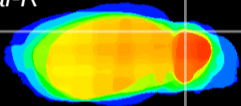

Coronal

Sagittal-R

Sagittal-L

ViBrism: CX20016
Horizontal

Cb lobe