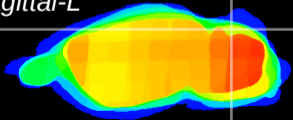

Coronal

Sagittal-R

Sagittal-L

ViBrism: CX20016
Horizontal

Cb lobe