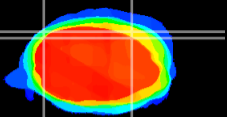

Coronal

Sagittal-R

Sagittal-L

ViBriSM: CX20024
Horizontal

Cb lobe