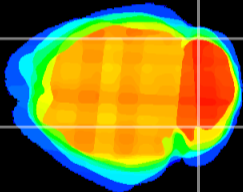

Coronal

Sagittal-R

Sagittal-L

ViBriSM: CX20024
Horizontal

Cb lobe