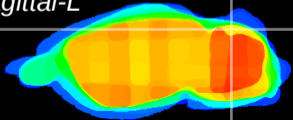

Coronal

Sagittal-R

Sagittal-L

ViBriSM: CX20024
Horizontal

Cb lobe