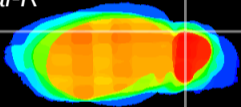

Coronal

Sagittal-R

Sagittal-L

ViBriSM: CX20024
Horizontal

Cb lobe