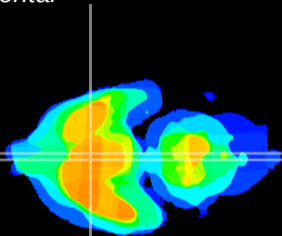

Coronal

Sagittal-R

Sagittal-L

ViBrism: CX20024
Horizontal

SCN