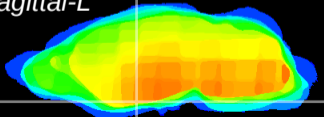

Coronal

Sagittal-R

Sagittal-L

ViBrism: CX20025
Horizontal

S0