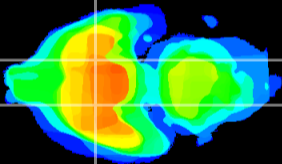

Coronal

Sagittal-R

Sagittal-L

ViBrism: CX20025
Horizontal

S0