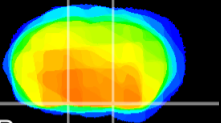

Coronal

Sagittal-R

Sagittal-L

ViBrism: CX20025
Horizontal

S0