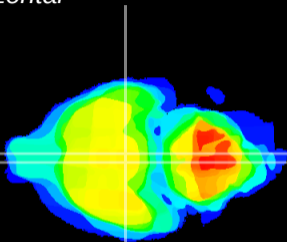

Coronal

Sagittal-R

Sagittal-L

ViBrism: CX20027
Horizontal

VMH