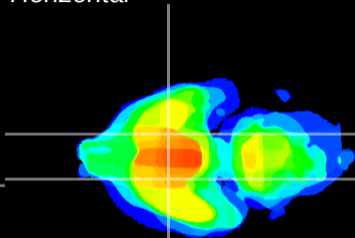

Coronal

Sagittal-R

Sagittal-L

ViBrism: CX20038
Horizontal

S0