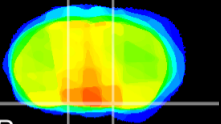

Coronal

Sagittal-R

Sagittal-L

ViBrism: CX20038
Horizontal

S0