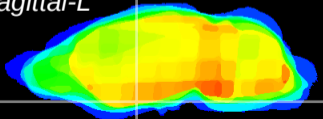

Coronal

Sagittal-R

Sagittal-L

ViBrism: CX20038
Horizontal

S0