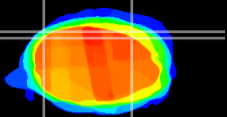

*Coronal*

*Sagittal-R*

*Sagittal-L*

ViBrism: CX20040  
*Horizontal*

Cb lobe