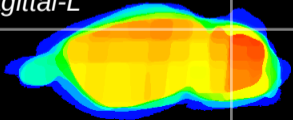

*Coronal*

*Sagittal-R*

*Sagittal-L*

ViBrism: CX20040  
*Horizontal*

Cb lobe