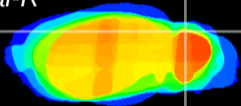

*Coronal*

*Sagittal-R*

*Sagittal-L*

ViBrism: CX20040  
*Horizontal*

Cb lobe