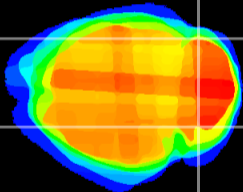

*Coronal*

*Sagittal-R*

*Sagittal-L*

ViBrism: CX20040  
*Horizontal*

Cb lobe