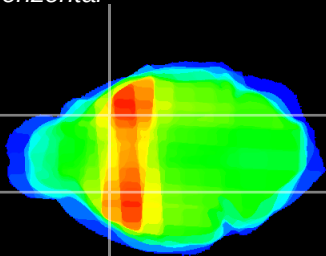

Coronal

Sagittal-R

Sagittal-L

ViBrisM: CX20043  
Horizontal

CPU lateral