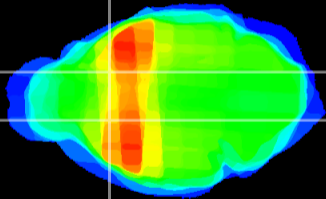

Coronal

Sagittal-R

Sagittal-L

ViBriSM: CX20043
Horizontal

CPU medial