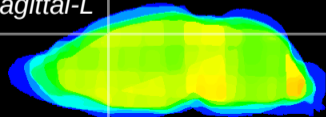

Coronal

Sagittal-R

Sagittal-L

ViBrism: CX20055  
Horizontal

Cx motor