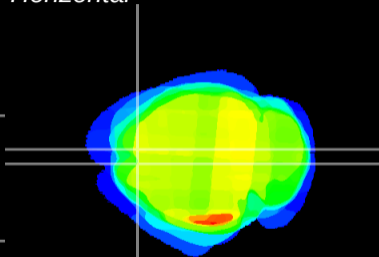

Coronal

Sagittal-R

Sagittal-L

ViBrism: CX20055  
Horizontal

Cx motor