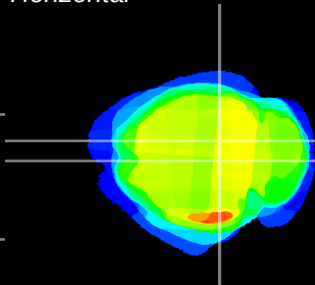

Coronal

Sagittal-R

Sagittal-L

ViBrism: CX20055
Horizontal

SC