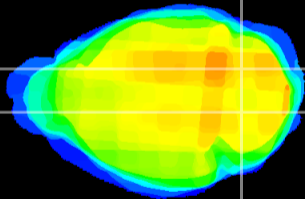

Coronal

Sagittal-R

Sagittal-L

ViBrism: CX20066
Horizontal

Cb nucleus