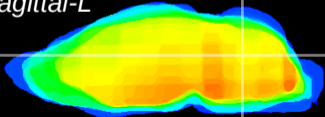

Coronal

Sagittal-R

Sagittal-L

ViBrism: CX20066
Horizontal

Cb nucleus