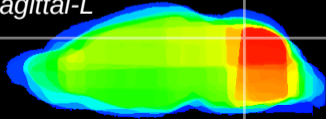

Coronal

Sagittal-R

Sagittal-L

ViBrism: CX20067  
Horizontal

Cb vermis