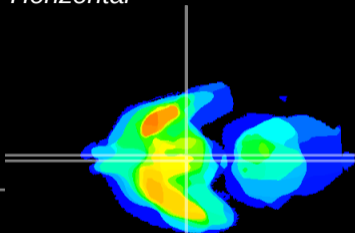

Coronal

Sagittal-R

Sagittal-L

ViBrism: CX20072
Horizontal

Arc