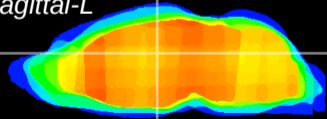

Coronal

Sagittal-R

Sagittal-L

ViBrism: CX20073
Horizontal

Hb