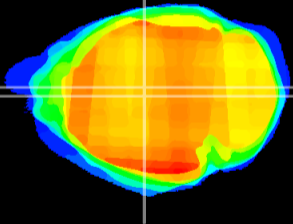

Coronal

Sagittal-R

Sagittal-L

ViBrism: CX20073
Horizontal

Hb