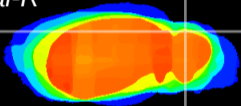

Coronal

Sagittal-R

Sagittal-L

ViBrism: CX20075
Horizontal

Cb lobe