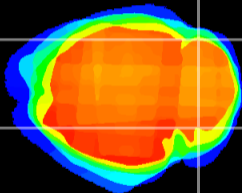

Coronal

Sagittal-R

Sagittal-L

ViBrism: CX20075
Horizontal

Cb lobe