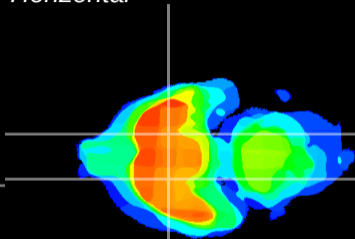

Coronal

Sagittal-R

Sagittal-L

ViBrism: CX20079
Horizontal

S0