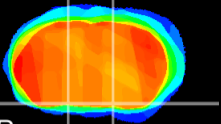

Coronal

Sagittal-R

Sagittal-L

ViBrism: CX20079
Horizontal

S0