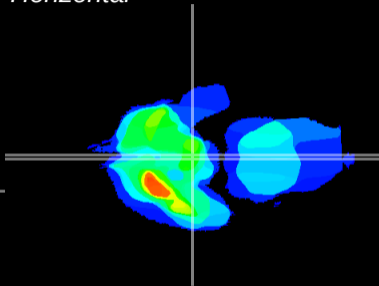

Coronal

Sagittal-R

Sagittal-L

ViBrism: CX20080
Horizontal

ME