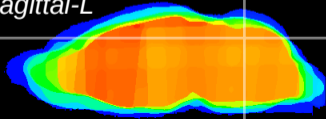

Coronal

Sagittal-R

Sagittal-L

ViBrism: CX20082
Horizontal

Cb vermis