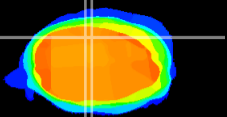

Coronal

Sagittal-R

Sagittal-L

ViBrism: CX20082
Horizontal

Cb vermis