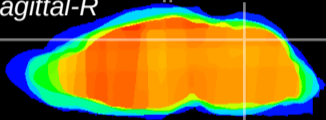

Coronal

Sagittal-R

Sagittal-L

ViBrism: CX20082
Horizontal

Cb vermis