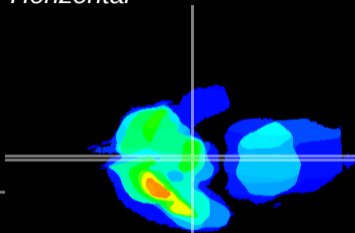

Coronal

Sagittal-R

Sagittal-L

ViBrism: CX20087
Horizontal

ME