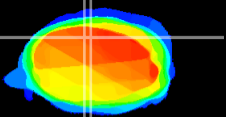

Coronal

Sagittal-R

Sagittal-L

ViBrism: CX20097
Horizontal

Cb vermis