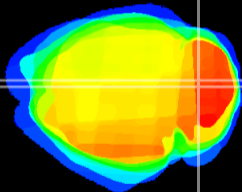

Coronal

Sagittal-R

Sagittal-L

ViBrism: CX20097
Horizontal

Cb vermis