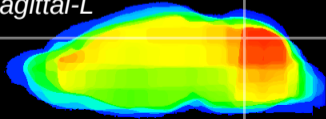

Coronal

Sagittal-R

Sagittal-L

ViBrism: CX20097
Horizontal

Cb vermis