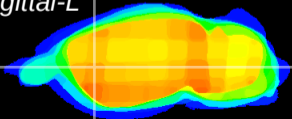

Coronal

Sagittal-R

Sagittal-L

ViBris: CX20100
Horizontal

CPU lateral