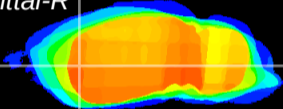

Coronal

Sagittal-R

Sagittal-L

ViBris: CX20100
Horizontal

CPU lateral