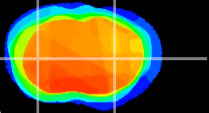

Coronal

Sagittal-R

Sagittal-L

ViBris: CX20100
Horizontal

CPU lateral