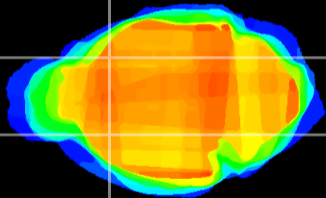

Coronal

Sagittal-R

Sagittal-L

ViBris: CX20100
Horizontal

CPU lateral