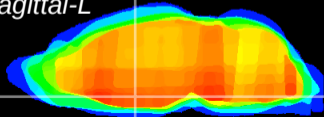

Coronal

Sagittal-R

Sagittal-L

ViBrisM: CX20100
Horizontal

SPa dorsal