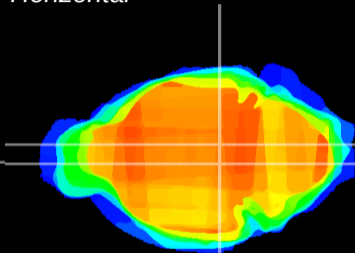

Coronal

Sagittal-R

Sagittal-L

ViBrism: CX20100
Horizontal

VTA