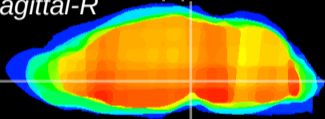

Coronal

Sagittal-R

Sagittal-L

ViBrism: CX20100
Horizontal

VTA