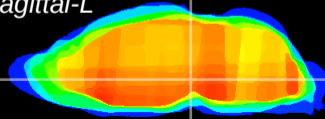

Coronal

Sagittal-R

Sagittal-L

ViBrism: CX20100
Horizontal

VTA