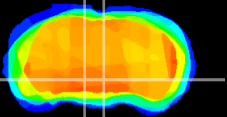

Coronal

Sagittal-R

Sagittal-L

ViBrism: CX20100
Horizontal

VTA