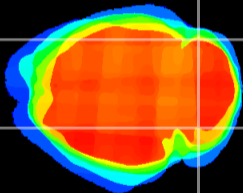

Coronal

Sagittal-R

Sagittal-L

ViBrism: CX20101
Horizontal

Cb lobe