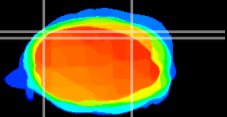

Coronal

Sagittal-R

Sagittal-L

ViBrism: CX20101
Horizontal

Cb lobe