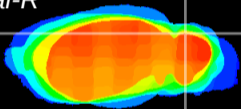

Coronal

Sagittal-R

Sagittal-L

ViBrism: CX20101
Horizontal

Cb lobe