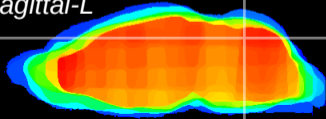

Coronal

Sagittal-R

Sagittal-L

ViBrism: CX20101
Horizontal

Cb vermis