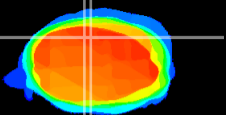

Coronal

Sagittal-R

Sagittal-L

ViBrism: CX20101
Horizontal

Cb vermis