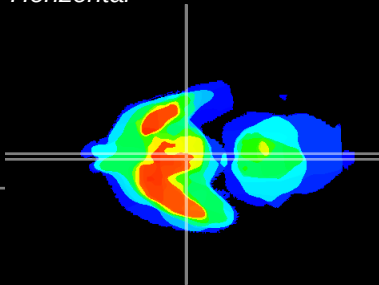

Coronal

Sagittal-R

Sagittal-L

ViBrism: CX20103
Horizontal

Arc