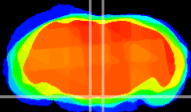

Coronal

Sagittal-R

Sagittal-L

ViBrism: CX20106
Horizontal

Pn