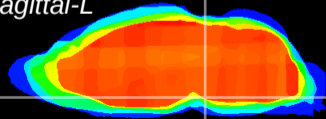

Coronal

Sagittal-R

Sagittal-L

ViBrism: CX20106
Horizontal

Pn