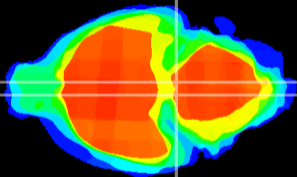

Coronal

Sagittal-R

Sagittal-L

ViBrism: CX20106
Horizontal

Pn