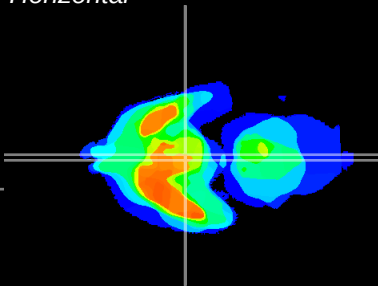

Coronal

Sagittal-R

Sagittal-L

ViBrism: CX20109
Horizontal

Arc