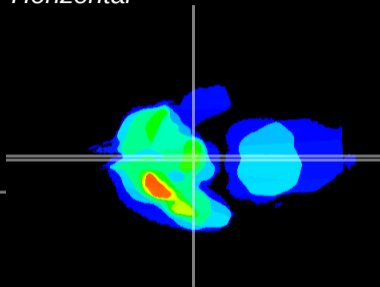

Coronal

Sagittal-R

Sagittal-L

ViBrism: CX20122
Horizontal

ME